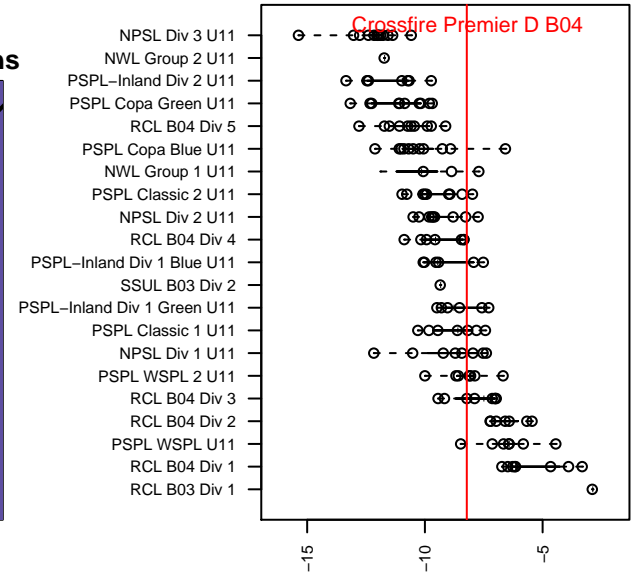

Crossfire Premier D B04

Crossfire Premier SC
 Redmond, WA
 B04 total strength=428
 attack=0.4 defense=0.19
 fall league = RCL B04 Div 3
 spr league = Win RCL B04 Div 3
 notes= Ellig 2015

alt names used:
 CROSSFIRE PREMIER B04 – D (WA)
 Crossfire Premier B04 D
 CROSSFIRE PREMIER B04 – D (WA)
 CROSSFIRE PREMIERBU11–ELLIG–D
 CROSSFIRE PREMIER BU11–ELLIG–D (WA)
 Crossfire Premier B04 D
 Crossfire Premier B04 D

Venues played:
 2015 Snohomish United Invit Silver
 2015 Nike Crossfire Challenge Gold 9v9 U11
 2015 WA Rush Cup B11 Bronze U11
 2015 REDAPT Cup Silver 9v9 U11
 2015 RCL B04 Div 3
 2015 Win RCL B04 Div 3
 2015 WYS Presidents Cup B04 Division 3

**attack and defense variance (black dot)
relative to other teams
and top 10 in region**

**attack and defense rating
relative to others at age
and all opponents in last 13 months**

Performance relative to 13 month average