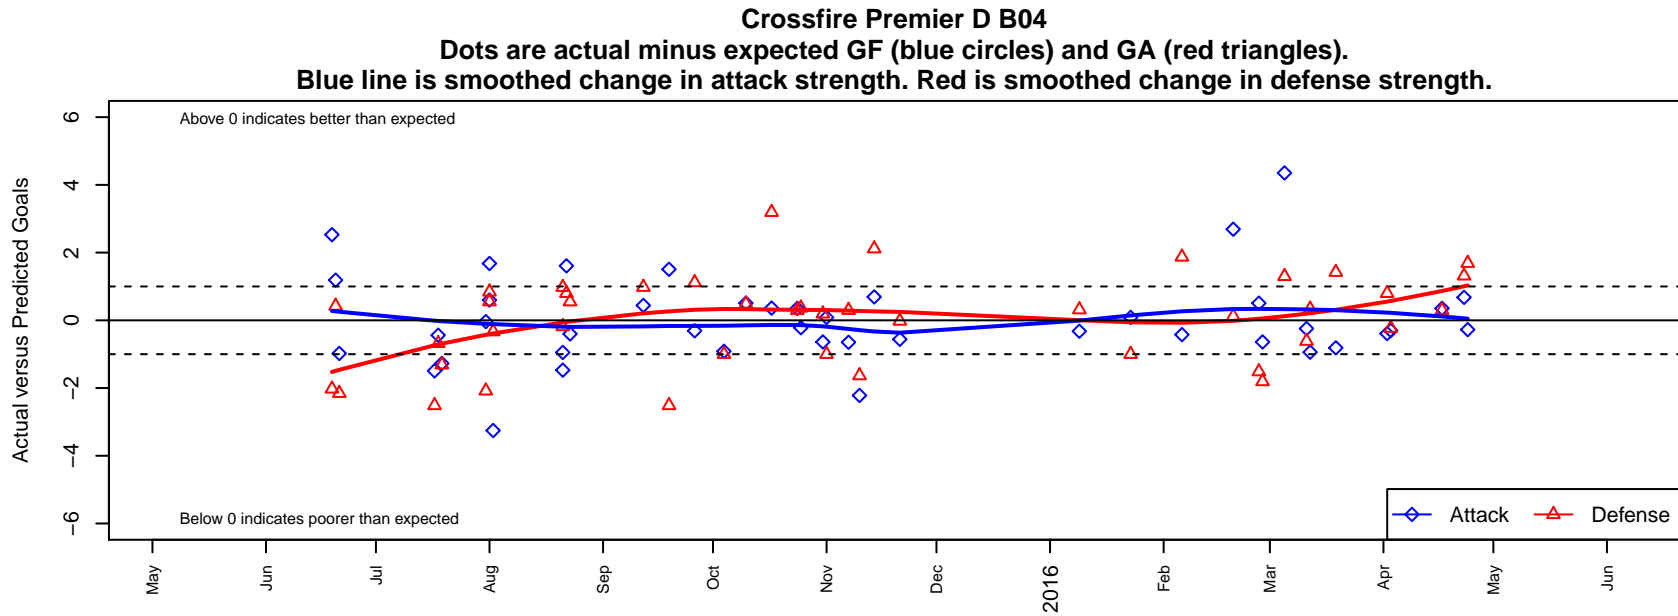

Crossfire Premier D B04

Crossfire Premier SC
 Redmond, WA
 B04 total strength=428
 attack=0.4 defense=0.19
 fall league = RCL B04 Div 3
 spr league = Win RCL B04 Div 3
 notes= Ellig 2015

alt names used:
 CROSSFIRE PREMIER B04 – D (WA)
 Crossfire Premier B04 D
 CROSSFIRE PREMIER B04 – D (WA)
 CROSSFIRE PREMIERBU11–ELLIG–D
 CROSSFIRE PREMIER BU11–ELLIG–D (WA)
 Crossfire Premier B04 D
 Crossfire Premier B04 D

**attack and defense variance (black dot)
relative to other teams
and top 10 in region**

**attack and defense rating
relative to others at age
and all opponents in last 13 months**

Performance relative to 13 month average