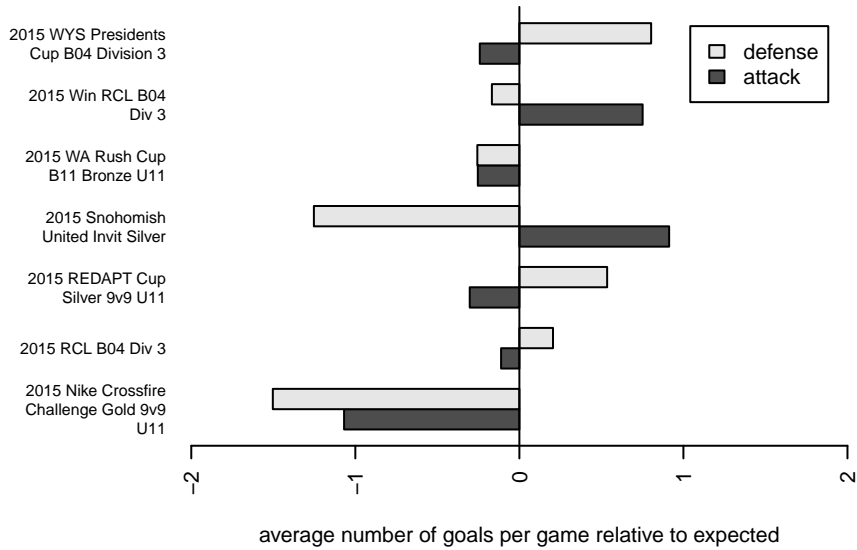

Crossfire Premier D B04

Crossfire Premier SC
 Redmond, WA
 B04 total strength=428
 attack=0.4 defense=0.19
 fall league = RCL B04 Div 3
 spr league = Win RCL B04 Div 3
 notes= Ellig 2015

alt names used:
 CROSSFIRE PREMIER B04 – D (WA)
 Crossfire Premier B04 D
 CROSSFIRE PREMIER B04 – D (WA)
 CROSSFIRE PREMIERBU11–ELLIG–D
 CROSSFIRE PREMIER BU11–ELLIG–D (WA)
 Crossfire Premier B04 D
 Crossfire Premier B04 D

Venues played:
 2015 Snohomish United Invit Silver
 2015 Nike Crossfire Challenge Gold 9v9 U11
 2015 WA Rush Cup B11 Bronze U11
 2015 REDAPT Cup Silver 9v9 U11
 2015 RCL B04 Div 3
 2015 Win RCL B04 Div 3
 2015 WYS Presidents Cup B04 Division 3

**attack and defense variance (black dot)
relative to other teams
and top 10 in region**

**attack and defense rating
relative to others at age
and all opponents in last 13 months**

Performance relative to 13 month average